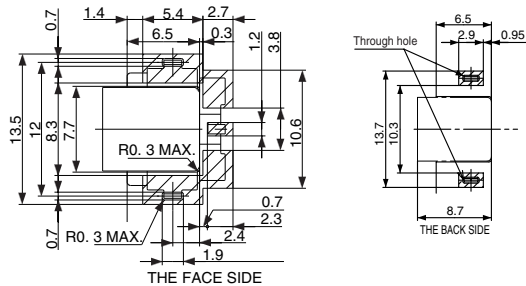

Rectangular Coaxial Connectors, TC-15 Series <6GHz>

■ Features

1. High mating retention force of the plug and receptacle with a metal locking type.
2. An automatic mountable connector with the receptacle of an edge mounting type and its profile as low as 4.5mm height × 12mm width × 11mm depth.

■ Specification

1. Frequency Range : DC to 6GHz
2. V.S.W.R. : 1.5 max.
3. Tensile Strength : 100N min.

■ Material and Plating

- Housing : Thermoplastic Resin
- Terminal : Cu Alloy, Au Plating, Steel Use Stainless (SUS), Sn Plating

● Receptacle CRS5001-3202F

■ P.C. Board Dimension

● Plug CRC9001-4401F