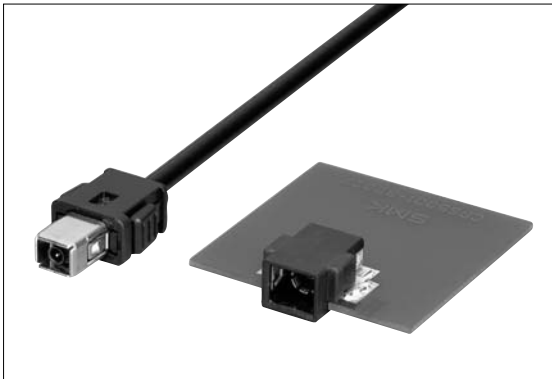

Rectangular Coaxial Connectors, TC-15 Series <6GHz>

■ Features

1. High mating retention force of the plug and receptacle with a metal locking type.
2. An automatic mountable connector with the receptacle of an edge mounting type and its profile as low as 4.5mm height × 12mm width × 11mm depth.

■ Specification

1. Frequency Range : DC to 6GHz
2. V.S.W.R. : 1.5 max.
3. Tensile Strength : 100N min.

■ Material and Plating

- Housing : Thermoplastic Resin
- Terminal : Cu Alloy, Au Plating, Steel Use Stainless (SUS), Sn Plating

● Receptacle CRS5001-3202F

■ P.C. Board Dimension

● Plug CRC9001-4401F