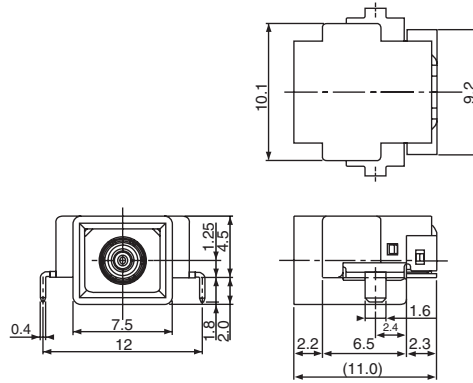

Rectangular Coaxial Connectors, TC-15 Series <6GHz>

■ Features

1. High mating retention force of the plug and receptacle with a metal locking type.
2. An automatic mountable connector with the receptacle of an edge mounting type and its profile as low as 4.5mm height × 12mm width × 11mm depth.

■ Specification

1. Frequency Range : DC to 6GHz
2. V.S.W.R. : 1.5 max.
3. Tensile Strength : 100N min.

■ Material and Plating

- Housing : Thermoplastic Resin
- Terminal : Cu Alloy, Au Plating, Steel Use Stainless (SUS), Sn Plating

● Receptacle CRS5001-3202F

■ P.C. Board Dimension

● Plug CRC9001-4401F