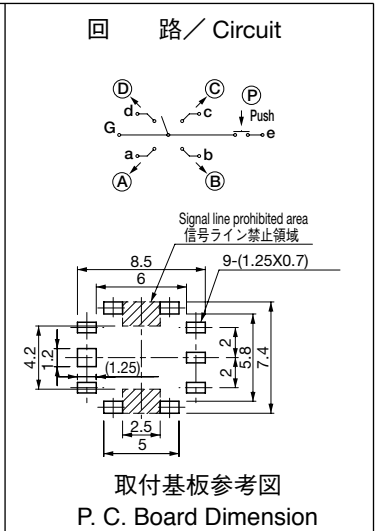

Multifunctional Switches

Small Multi Way Switches, JXS IV Series

JXS0000-16□1F

(アース端子有り / With Earth Terminal)

1,500 pcs/reel