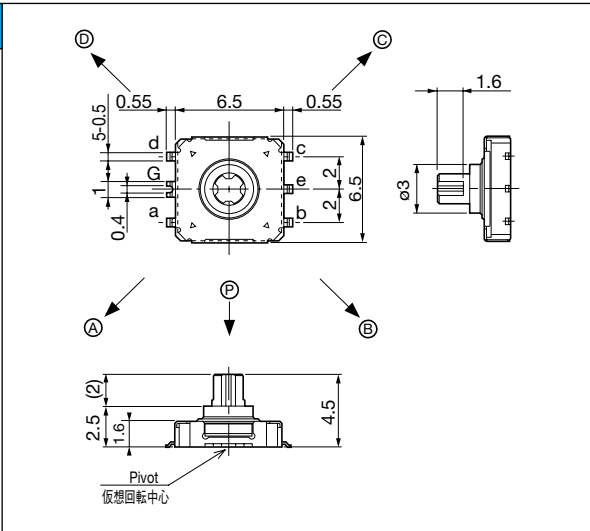

Multifunctional Switches

Small Multi Way Switches, JXS IV Series

JXS0000-16□1F

(アース端子有り / With Earth Terminal)

1,500 pcs/reel